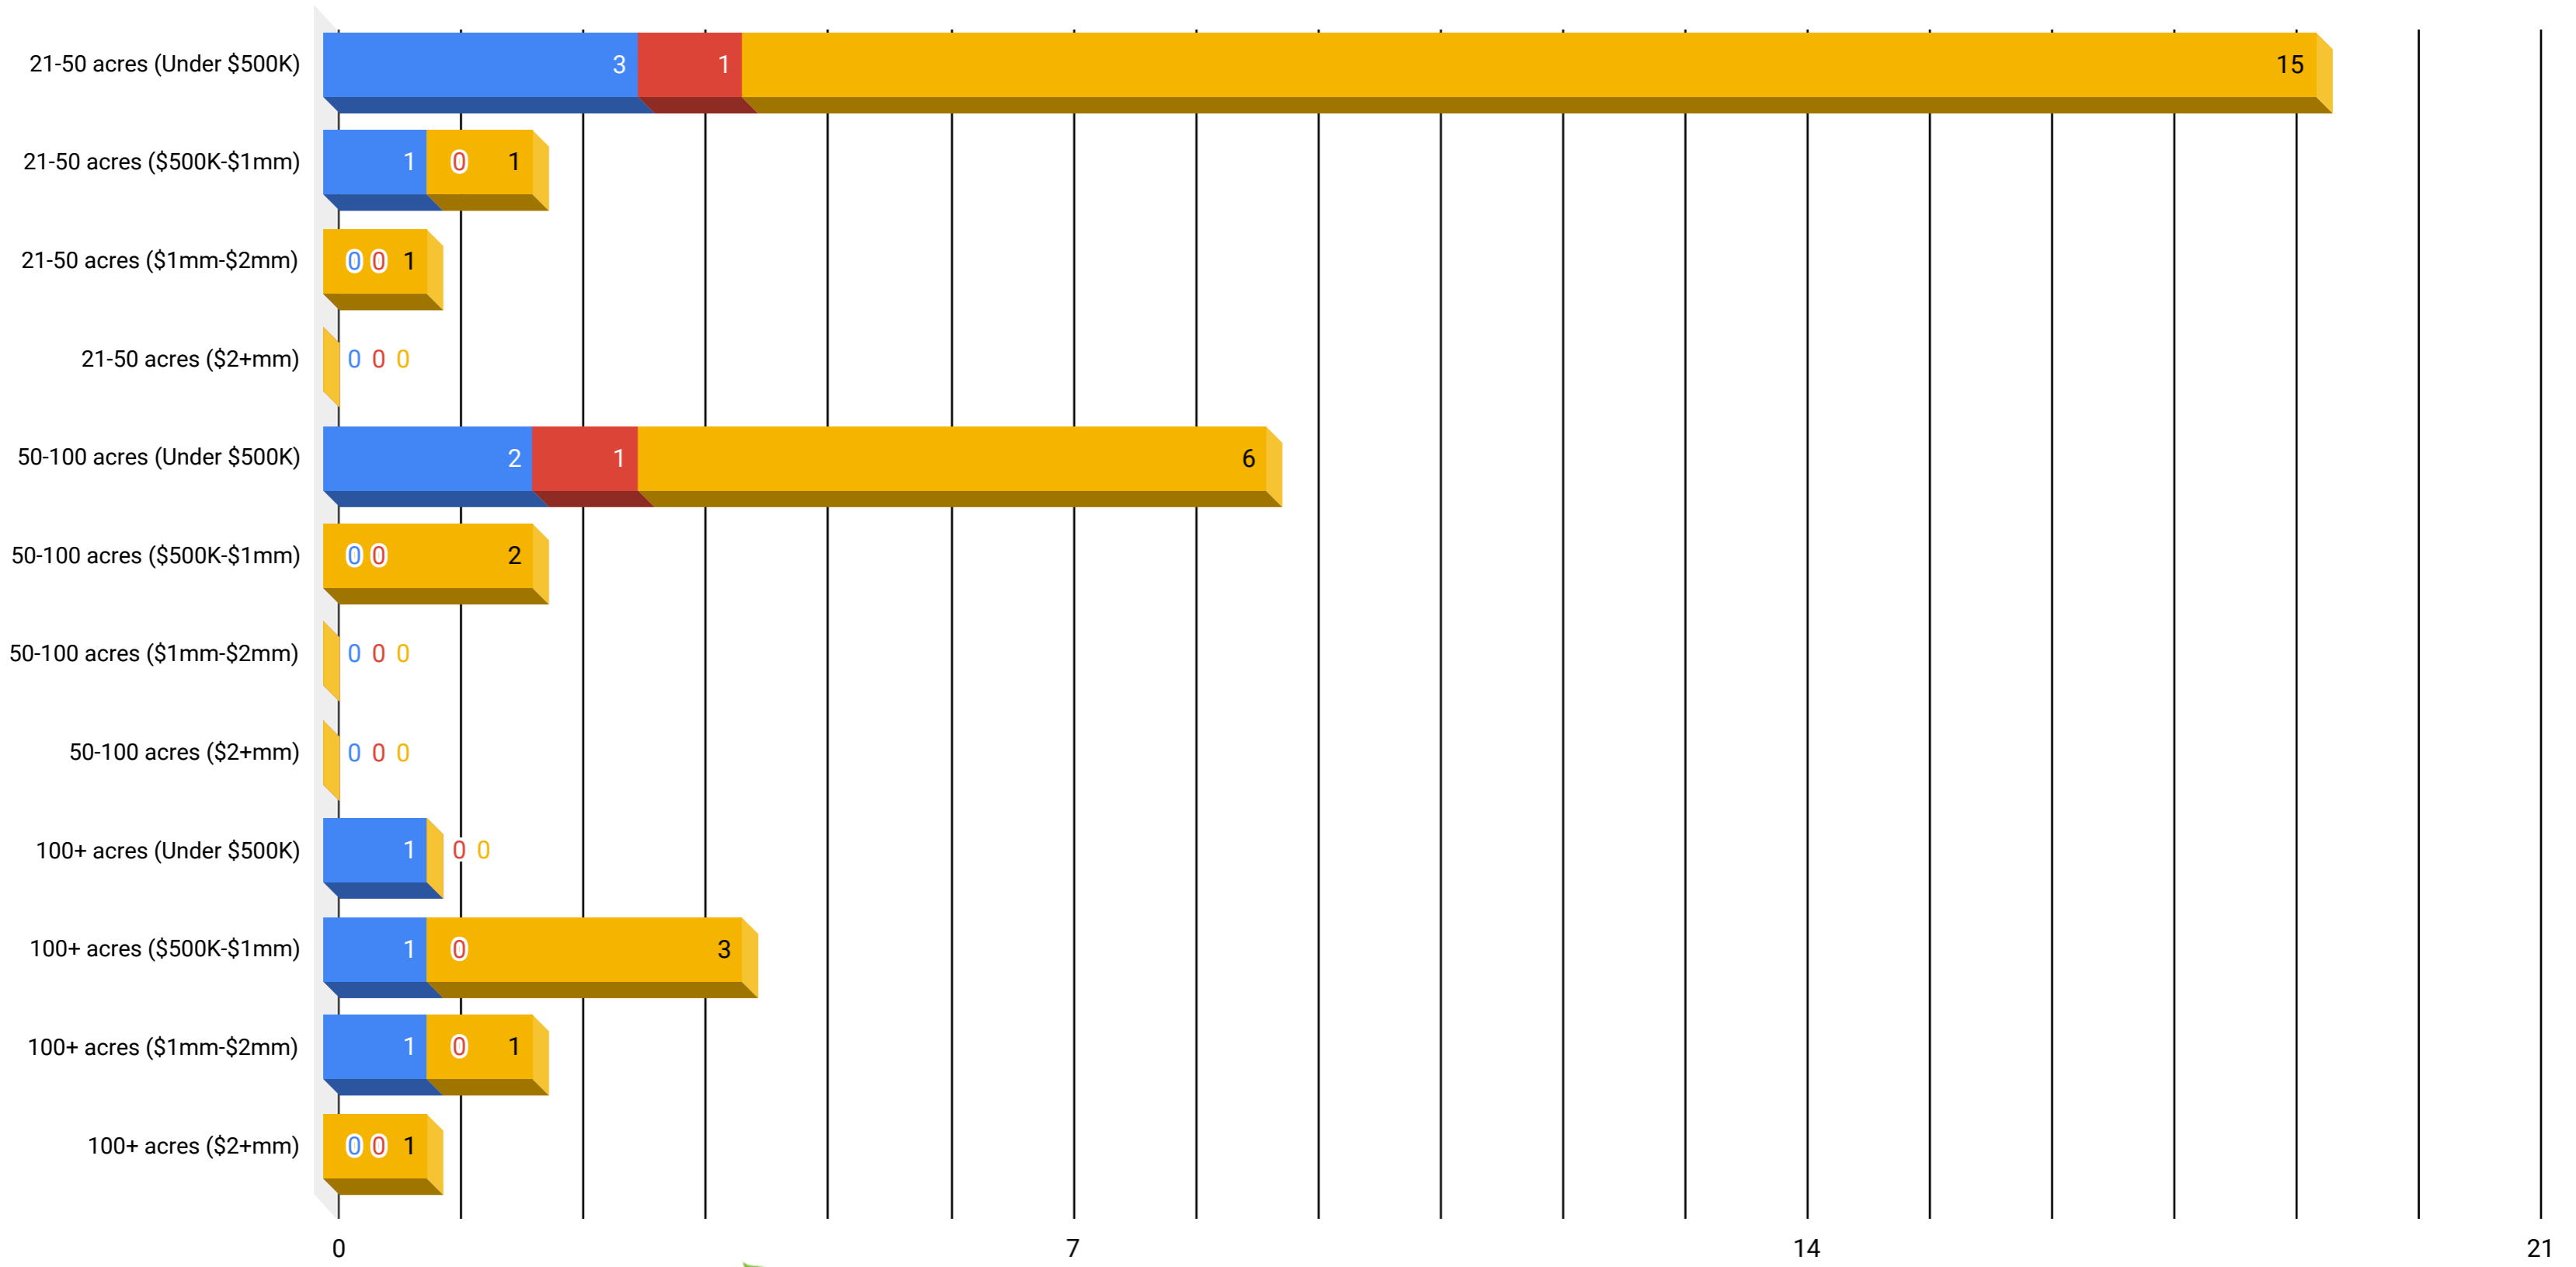

Orange County Land 12/31/18

Gayle Harvey Real Estate, Inc.

■ Sold - Past 12 Months
 ■ Pending
 ■ Active