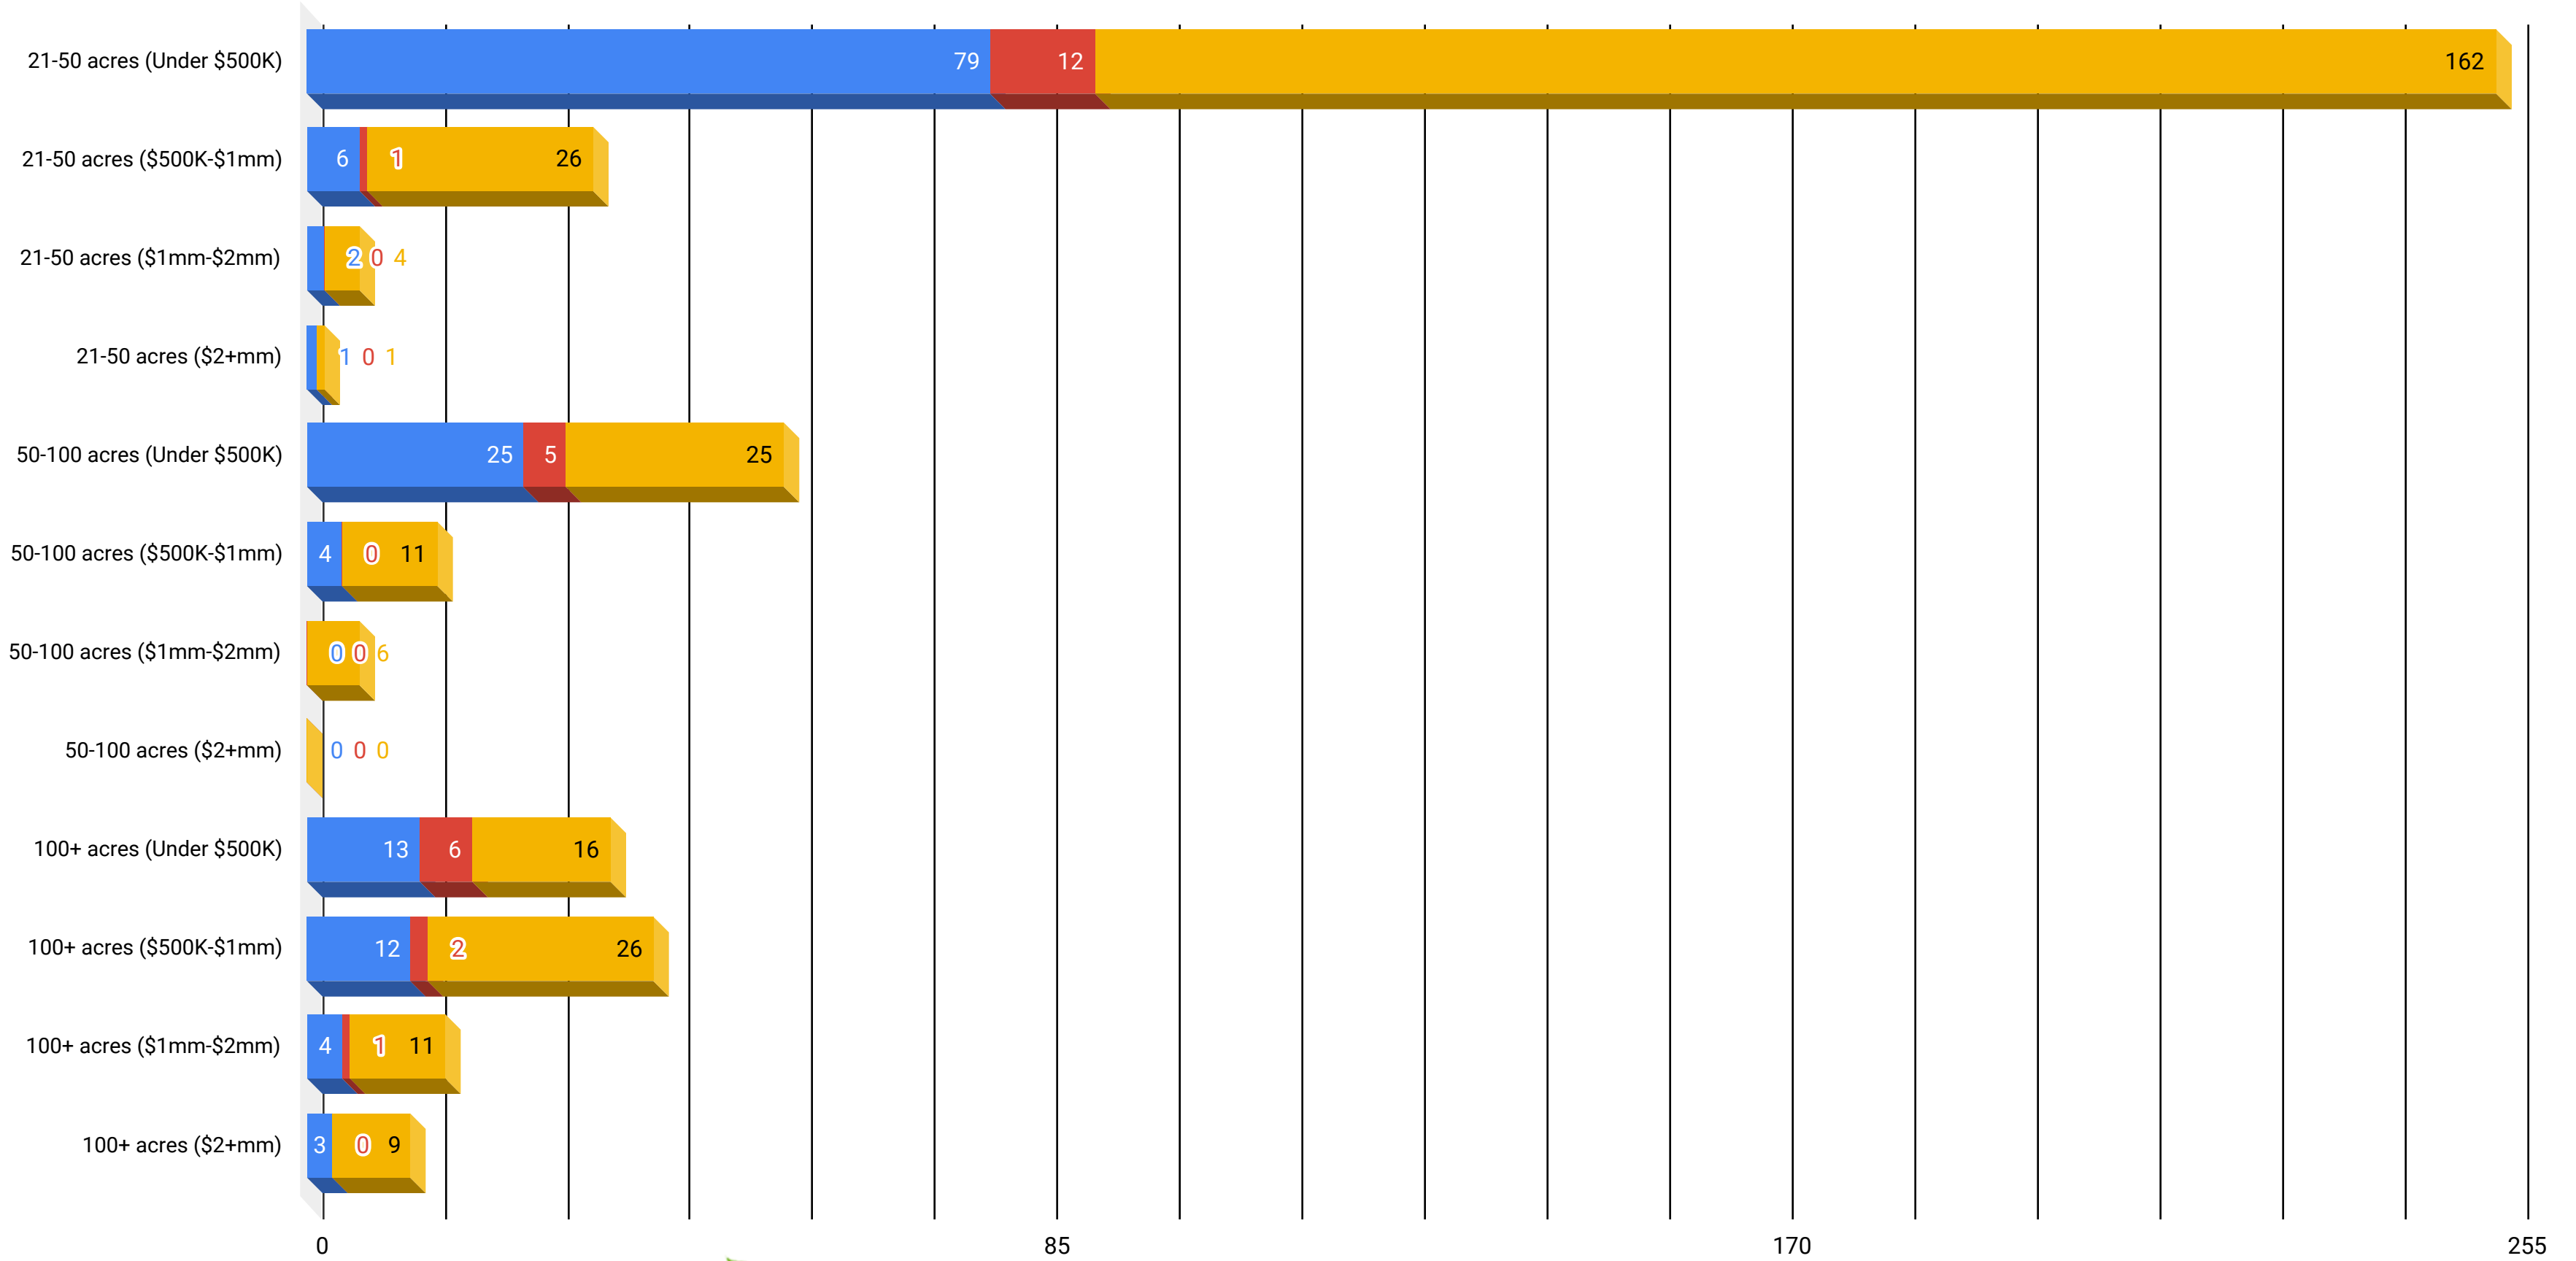

Central Virginia Land 12/31/18

Gayle Harvey Real Estate, Inc.

■ Sold - Past 12 Months
 ■ Pending
 ■ Active