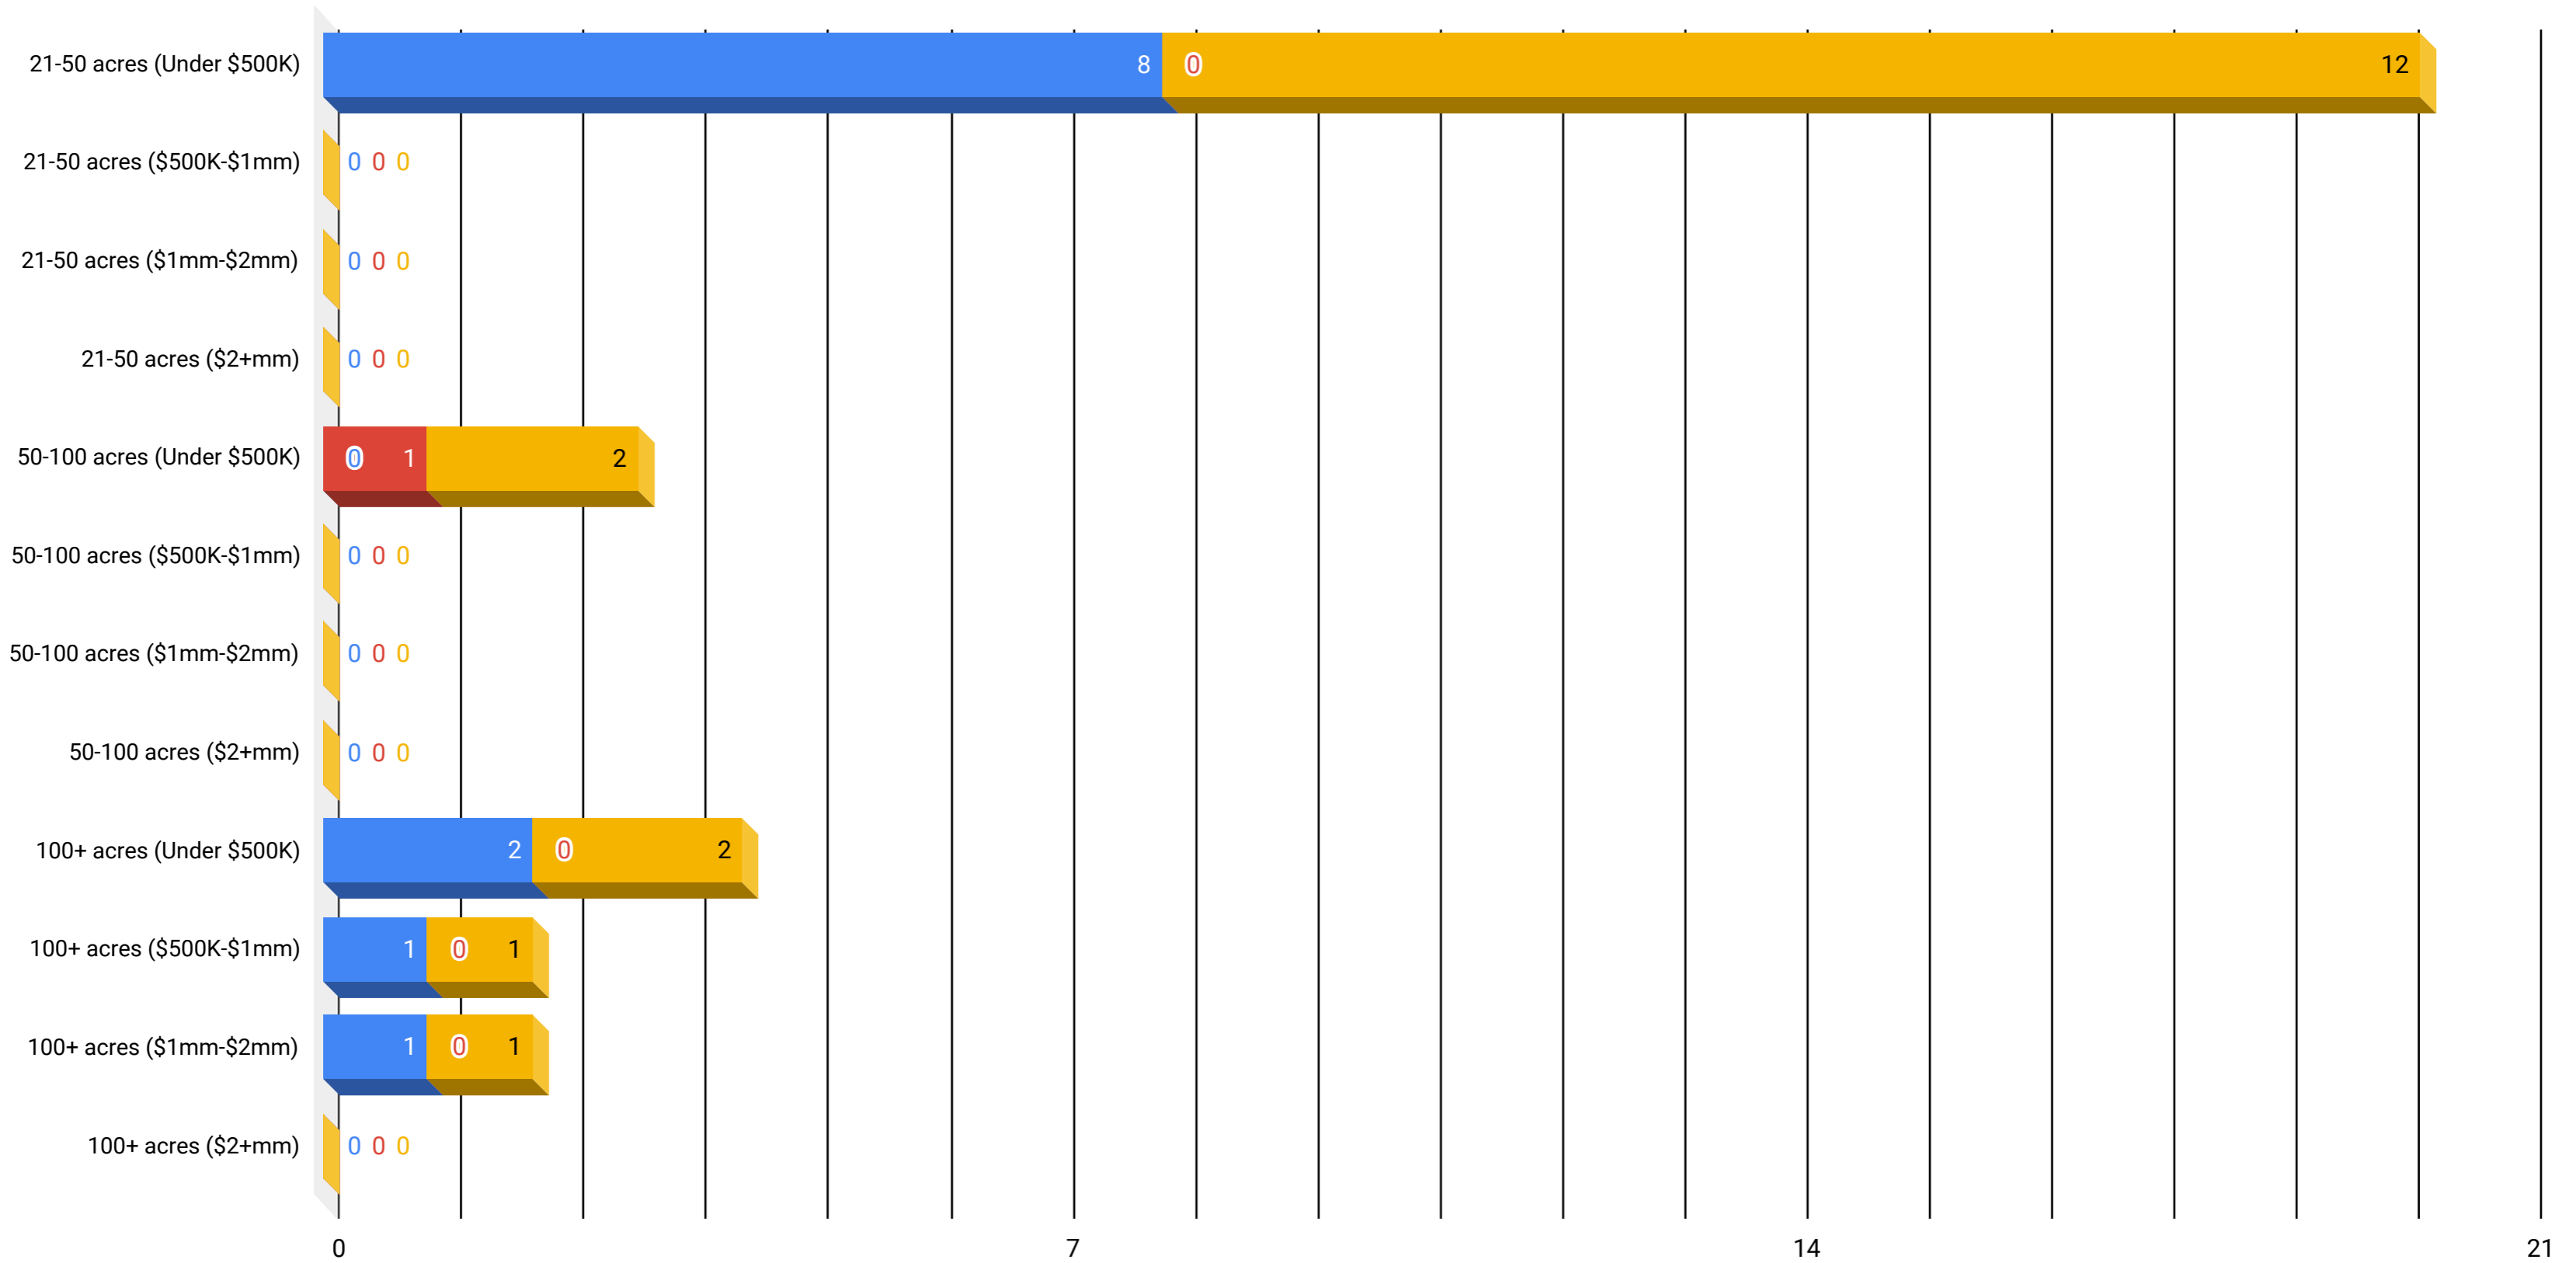

# Buckingham County Land 12/31/18

Gayle Harvey Real Estate, Inc.

■ Sold - Past 12 Months
 ■ Pending
 ■ Active